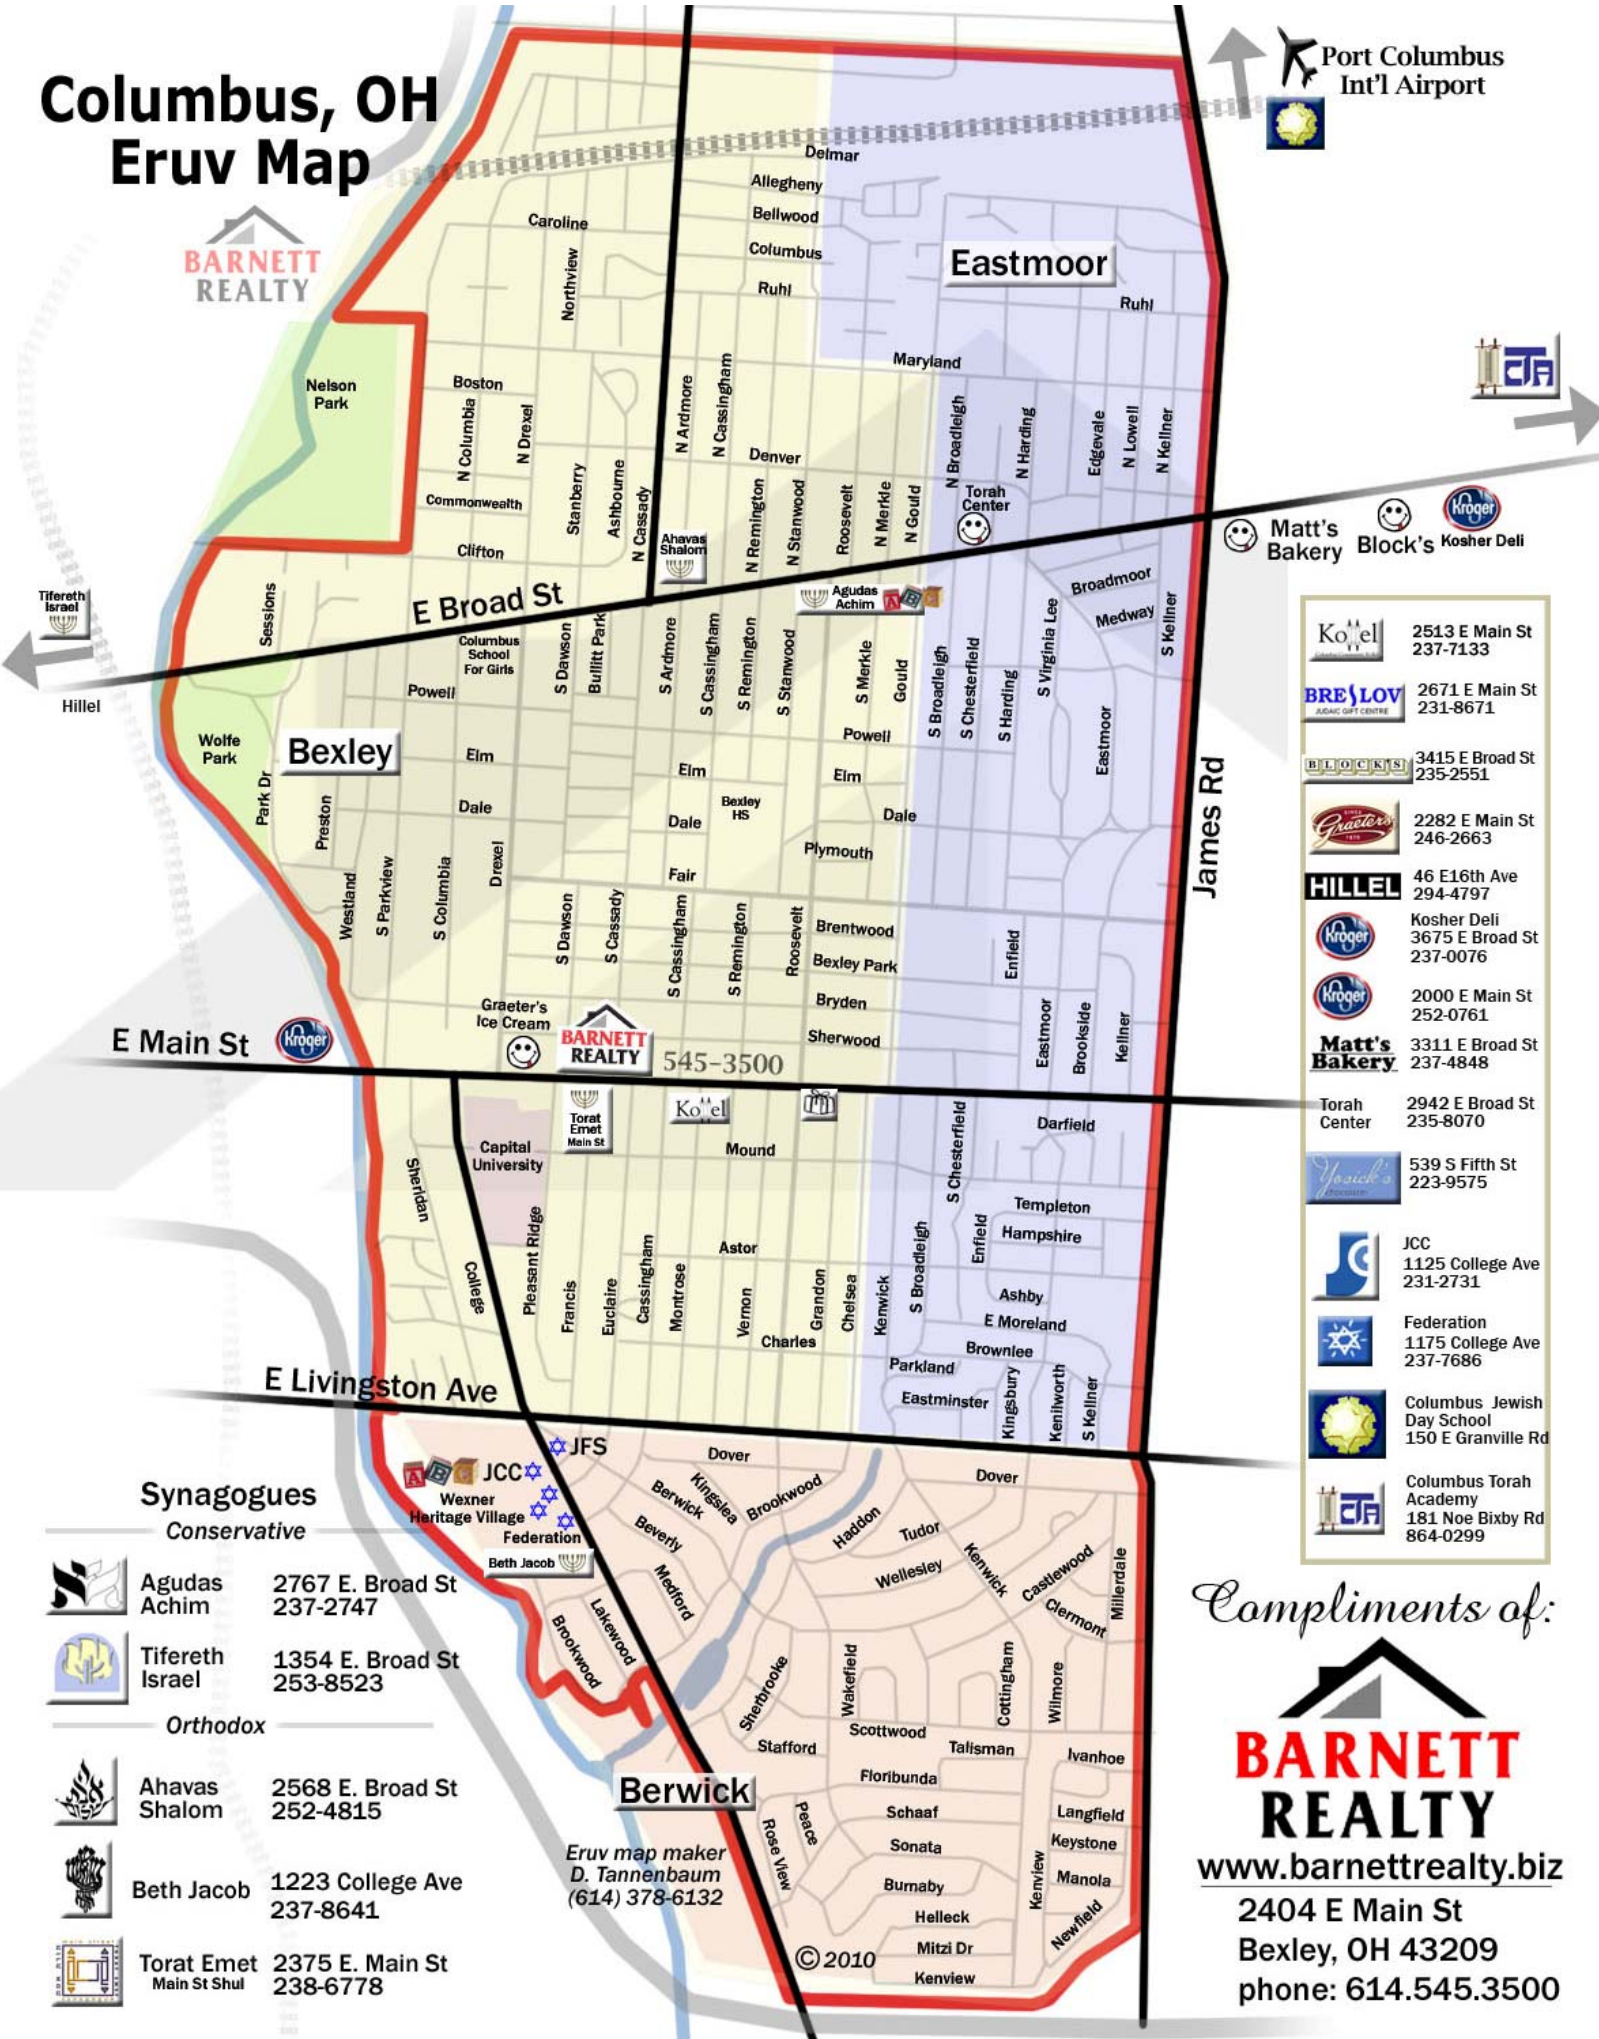

Columbus, OH Eruv Map

- 2513 E Main St
237-7133
- 2671 E Main St
231-8671
- 3415 E Broad St
235-2551
- 2282 E Main St
246-2663
- 46 E 16th Ave
294-4797
- Kosher Deli
3675 E Broad St
237-0076
- 2000 E Main St
252-0761
- 3311 E Broad St
237-4848
- 2942 E Broad St
235-8070
- 539 S Fifth St
223-9575
- JCC
1125 College Ave
231-2731
- Federation
1175 College Ave
237-7686
- Columbus Jewish Day School
150 E Granville Rd
- Columbus Torah Academy
181 Noe Bixby Rd
864-0299

Synagogues

- Conservative**
- Agudas Achim 2767 E. Broad St
237-2747
 - Tifereth Israel 1354 E. Broad St
253-8523
- Orthodox**
- Ahavas Shalom 2568 E. Broad St
252-4815
 - Beth Jacob 1223 College Ave
237-8641
 - Torat Emet Main St Shul 2375 E. Main St
238-6778

Eruv map maker
D. Tannenbaum
(614) 378-6132

© 2010

Compliments of:

BARNETT REALTY
www.barnettrealty.biz
2404 E Main St
Bexley, OH 43209
phone: 614.545.3500